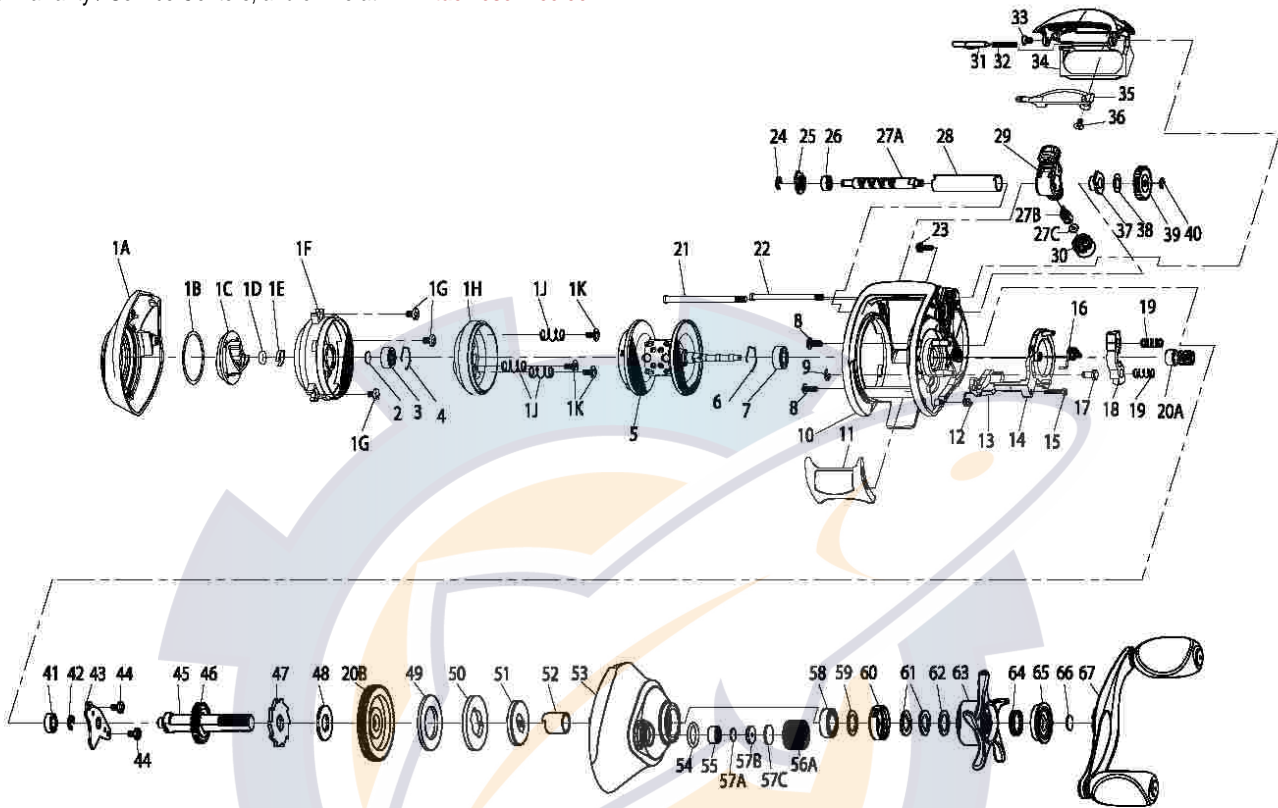

Energy PT Parts Diagram - E770PT / E760PT / E750PT

ORDERING PARTS

Refer to the parts list and diagram for your model. Locate the part you need and identify the key number for the part you wish to order for your model. Always state the model number, part number, part description and quantity on your orders. Parts may be ordered direct from the Factory Service Department (1-800-588-9030), Authorized Warranty / Service Centers, and online at www.tackleservice.com.